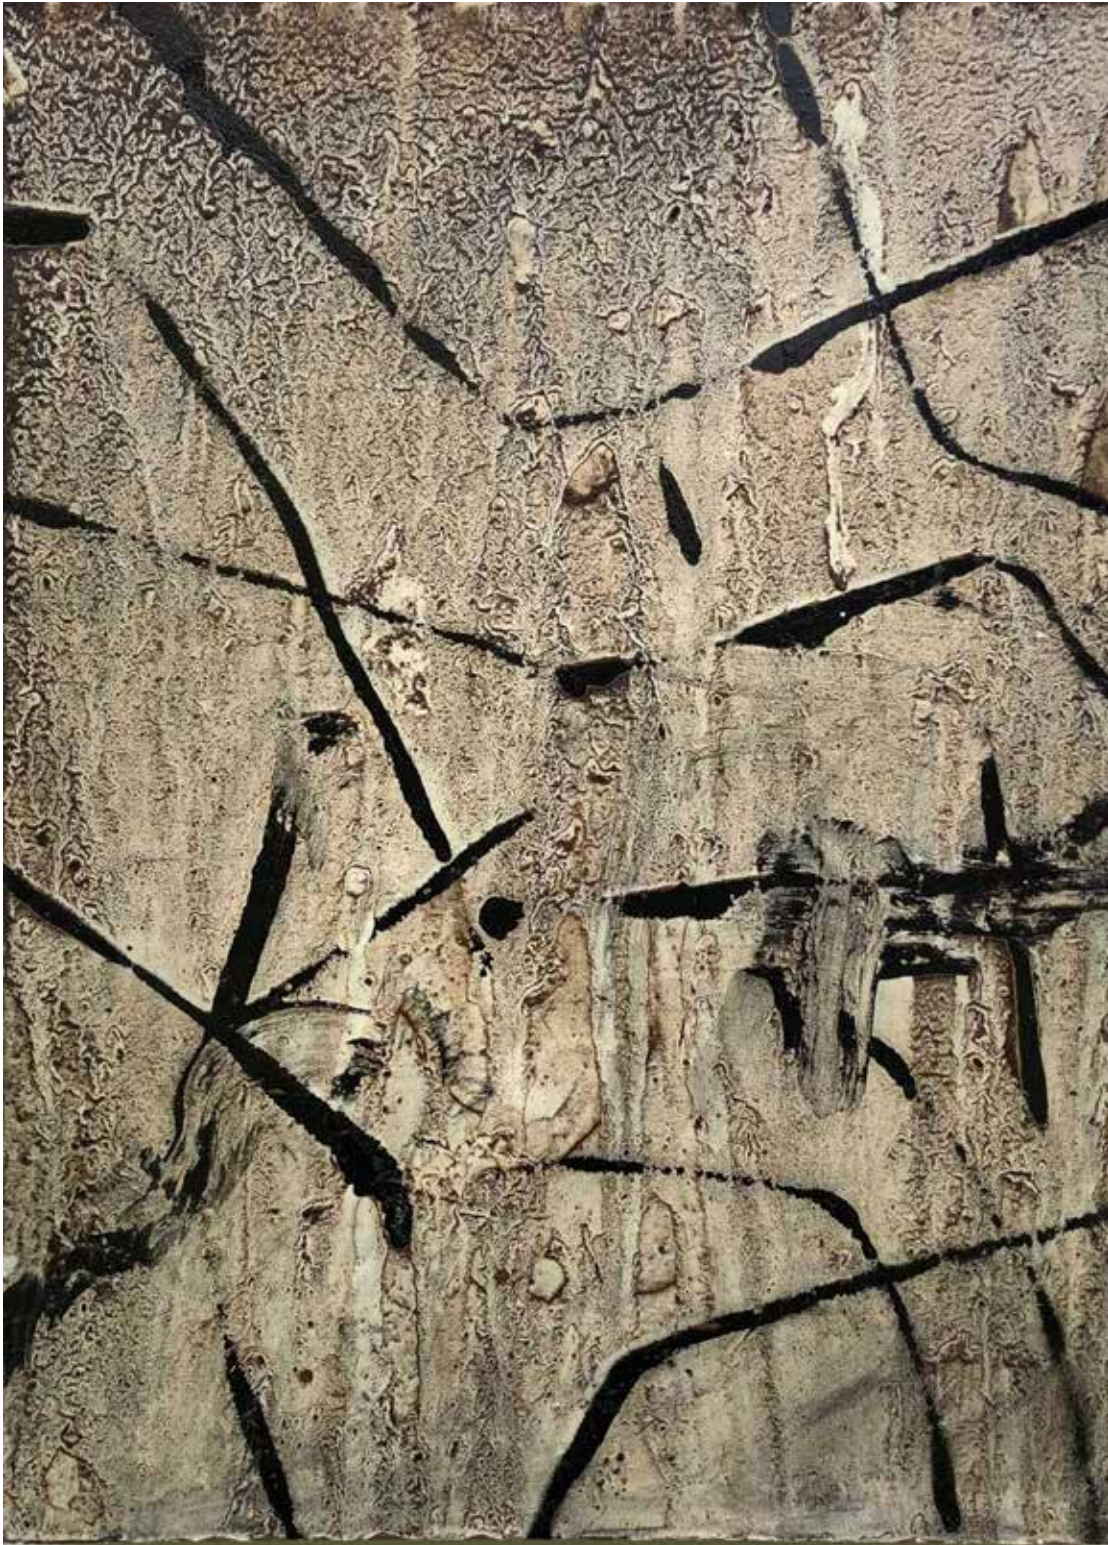

**RYAN MCGENNISKEN**  
SUPERGRIME

LIST OF WORKS

**LINDBERG**  
GALLERIES

RMSG 106  
Acrylic, dirt, polyurethane board, 60 x 45 cm, available  
\$1,600

RMSG 100  
Acrylic, dirt, polyurethane board, 60 x 45 cm, available  
\$1,600

RMSG 101  
Acrylic, dirt, polyurethane board, 60 x 45 cm, available  
\$1,600

RMSG I02  
Acrylic, dirt, polyurethane board, 60 x 45 cm, available  
\$1,600

RMSG 103  
Acrylic, dirt, polyurethane board, 60 x 45 cm, available  
\$1,600